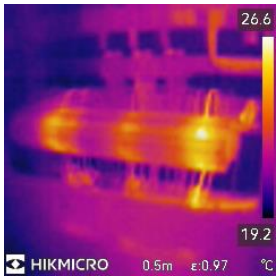

ECO SERIES COMPARISON OF IMAGES

NEW

ECO, ECO-V, E1L

Eco Series VS E1L – Spec Comparison

	Eco-V	Eco	E1L	B1L
IR Resolution	96×96/9,216 Pixels	96×96/9,216 Pixels	160×120/19,200 Pixels	160×120/19,200 Pixels
SuperIR	240 × 240/57,600 Pixels	240 × 240/57,600 Pixels	×	×
FOV	50° × 50°	50° × 50°	37.5° × 50°	32.9° × 44.4°
Visual Light	640 × 480/307,200 Pixels	×	×	×
Image Mode	Thermal/Fusion/Visual	Thermal	Thermal	Thermal
Palettes	7	7	4	5
Image Resolution	240 × 240	240 × 240	240 × 320	240 × 320
Wi-Fi	×	×	×	✓
Display	2.4'' LCD Screen	2.4'' LCD Screen	2.4'' LCD Screen	3.2'' LCD Screen
High Temperature Alarm	×	×	×	Audio alarm & Warning light
Image Frequency	25Hz	25Hz	25Hz	25Hz
Thermal Sensitivity:	<0.04°C / NETD< 40mK	<0.04°C / NETD< 40mK	<0.04°C / NETD< 40mK	<0.04°C / NETD< 40mK
Laser Pointer	✓	✓	✓	×
LED Flashlight	×	×	×	✓

E1L

- 4 Color Palettes

Eco & Eco-V – Thermal Mode

- 7 Color Palettes

Disabled
SuperIR

Enabled
SuperIR

Eco-V – 3 Images Modes

Enabled
SuperIR

Eco & Eco-V VS E1L – Disabled SuperIR

E1L

Eco
&
Eco-V

Eco & Eco-V VS E1L – Enabled SuperIR

E1L

Eco
&
Eco-V

A photograph of two men in business attire sitting at a table, looking at a tablet. The man on the left is wearing glasses and a striped tie. The man on the right is smiling. A large, semi-transparent chevron graphic is overlaid on the left side of the image. The text 'THANK YOU' is centered in a large, bold, white font. Below it, the text 'See the World in a New Way' is centered in a smaller, white font. A glass of water is visible on the table in the bottom left corner.