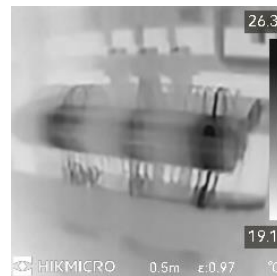

ECO SERIES COMPARISON OF IMAGES

NEW

ECO, ECO-V, E1L

Eco Series VS E1L – Spec Comparison

	Eco-V	Eco	E1L	B1L
IR Resolution	96×96/9,216 Pixels	96×96/9,216 Pixels	160×120/19,200 Pixels	160×120/19,200 Pixels
SuperIR	240 × 240/57,600 Pixels	240 × 240/57,600 Pixels	×	×
FOV	50° × 50°	50° × 50°	37.5° × 50°	32.9° × 44.4°
Visual Light	640 × 480/307,200 Pixels	×	×	×
Image Mode	Thermal/Fusion/Visual	Thermal	Thermal	Thermal
Palettes	7	7	4	5
Image Resolution	240 × 240	240 × 240	240 × 320	240 × 320
Wi-Fi	×	×	×	✓
Display	2.4'' LCD Screen	2.4'' LCD Screen	2.4'' LCD Screen	3.2'' LCD Screen
High Temperature Alarm	×	×	×	Audio alarm & Warning light
Image Frequency	25Hz	25Hz	25Hz	25Hz
Thermal Sensitivity:	<0.04°C / NETD< 40mK	<0.04°C / NETD< 40mK	<0.04°C / NETD< 40mK	<0.04°C / NETD< 40mK
Laser Pointer	✓	✓	✓	×
LED Flashlight	×	×	×	✓

E1L

- 4 Color Palettes

Eco & Eco-V – Thermal Mode

- 7 Color Palettes

Disabled
SuperIR

Enabled
SuperIR

Eco-V – 3 Images Modes

Enabled
SuperIR

Eco & Eco-V VS E1L – Disabled SuperIR

E1L

Eco
&
Eco-V

Eco & Eco-V VS E1L – Enabled SuperIR

E1L

Eco
&
Eco-V

A photograph of two men in business attire sitting at a table, looking at a tablet. The man on the left is wearing glasses and a striped tie. The man on the right is smiling. A large, semi-transparent chevron graphic is overlaid on the left side of the image. The text 'THANK YOU' is centered in a large, bold, white font. Below it, the text 'See the World in a New Way' is centered in a smaller, white font. A glass of water is visible on the table in the bottom left corner.