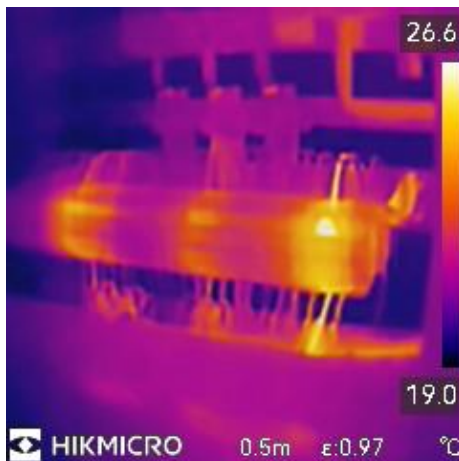

ECO SERIES COMPARISON OF IMAGES

NEW

ECO, ECO-V, E1L

Eco Series VS E1L – Spec Comparison

	Eco-V	Eco	E1L	B1L
IR Resolution	96×96/9,216 Pixels	96×96/9,216 Pixels	160×120/19,200 Pixels	160×120/19,200 Pixels
SuperIR	240 × 240/57,600 Pixels	240 × 240/57,600 Pixels	×	×
FOV	50° × 50°	50° × 50°	37.5° × 50°	32.9° × 44.4°
Visual Light	640 × 480/307,200 Pixels	×	×	×
Image Mode	Thermal/Fusion/Visual	Thermal	Thermal	Thermal
Palettes	7	7	4	5
Image Resolution	240 × 240	240 × 240	240 × 320	240 × 320
Wi-Fi	×	×	×	✓
Display	2.4'' LCD Screen	2.4'' LCD Screen	2.4'' LCD Screen	3.2'' LCD Screen
High Temperature Alarm	×	×	×	Audio alarm & Warning light
Image Frequency	25Hz	25Hz	25Hz	25Hz
Thermal Sensitivity:	<0.04°C / NETD< 40mK	<0.04°C / NETD< 40mK	<0.04°C / NETD< 40mK	<0.04°C / NETD< 40mK
Laser Pointer	✓	✓	✓	×
LED Flashlight	×	×	×	✓

E1L

- 4 Color Palettes

Eco & Eco-V – Thermal Mode

- 7 Color Palettes

Disabled
SuperIR

Enabled
SuperIR

Eco-V – 3 Images Modes

Enabled
SuperIR

Eco & Eco-V VS E1L – Disabled SuperIR

E1L

Eco
&
Eco-V

Eco & Eco-V VS E1L – Enabled SuperIR

E1L

Eco
&
Eco-V

A photograph of two men in business attire sitting at a table, looking at a tablet. The man on the left is wearing glasses and a striped tie. The man on the right is smiling. A large, semi-transparent chevron graphic is overlaid on the left side of the image. The text 'THANK YOU' is centered in a large, bold, white font. Below it, the text 'See the World in a New Way' is centered in a smaller, white font. A glass of water is visible on the table in the bottom left corner.