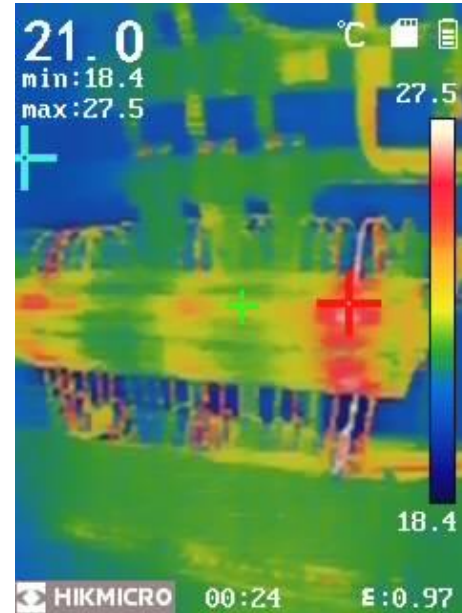

ECO SERIES COMPARISON OF IMAGES

NEW

ECO, ECO-V, E1L

Eco Series VS E1L – Spec Comparison

	Eco-V	Eco	E1L	B1L
IR Resolution	96×96/9,216 Pixels	96×96/9,216 Pixels	160×120/19,200 Pixels	160×120/19,200 Pixels
SuperIR	240 × 240/57,600 Pixels	240 × 240/57,600 Pixels	×	×
FOV	50° × 50°	50° × 50°	37.5° × 50°	32.9° × 44.4°
Visual Light	640 × 480/307,200 Pixels	×	×	×
Image Mode	Thermal/Fusion/Visual	Thermal	Thermal	Thermal
Palettes	7	7	4	5
Image Resolution	240 × 240	240 × 240	240 × 320	240 × 320
Wi-Fi	×	×	×	✓
Display	2.4'' LCD Screen	2.4'' LCD Screen	2.4'' LCD Screen	3.2'' LCD Screen
High Temperature Alarm	×	×	×	Audio alarm & Warning light
Image Frequency	25Hz	25Hz	25Hz	25Hz
Thermal Sensitivity:	<0.04°C / NETD< 40mK	<0.04°C / NETD< 40mK	<0.04°C / NETD< 40mK	<0.04°C / NETD< 40mK
Laser Pointer	✓	✓	✓	×
LED Flashlight	×	×	×	✓

E1L

- 4 Color Palettes

Eco & Eco-V – Thermal Mode

- 7 Color Palettes

Disabled
SuperIR

Enabled
SuperIR

Eco-V – 3 Images Modes

Enabled
SuperIR

Eco & Eco-V VS E1L – Disabled SuperIR

E1L

Eco
&
Eco-V

Eco & Eco-V VS E1L – Enabled SuperIR

E1L

Eco
&
Eco-V

A photograph of two men in business attire sitting at a table, looking at a tablet. The man on the left is wearing glasses and a striped tie. The man on the right is smiling. A large, semi-transparent chevron graphic is overlaid on the left side of the image. The text 'THANK YOU' is centered in a large, bold, white font. Below it, the text 'See the World in a New Way' is centered in a smaller, white font. A glass of water is visible on the table in the bottom left corner.