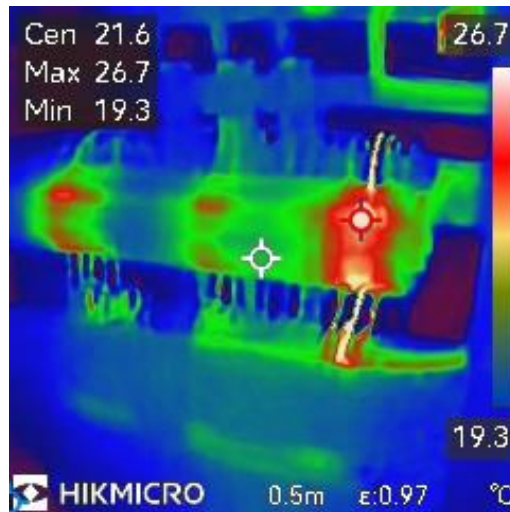

ECO SERIES COMPARISON OF IMAGES

NEW

ECO, ECO-V, E1L

Eco Series VS E1L – Spec Comparison

	Eco-V	Eco	E1L	B1L
IR Resolution	96×96/9,216 Pixels	96×96/9,216 Pixels	160×120/19,200 Pixels	160×120/19,200 Pixels
SuperIR	240 × 240/57,600 Pixels	240 × 240/57,600 Pixels	×	×
FOV	50° × 50°	50° × 50°	37.5° × 50°	32.9° × 44.4°
Visual Light	640 × 480/307,200 Pixels	×	×	×
Image Mode	Thermal/Fusion/Visual	Thermal	Thermal	Thermal
Palettes	7	7	4	5
Image Resolution	240 × 240	240 × 240	240 × 320	240 × 320
Wi-Fi	×	×	×	✓
Display	2.4'' LCD Screen	2.4'' LCD Screen	2.4'' LCD Screen	3.2'' LCD Screen
High Temperature Alarm	×	×	×	Audio alarm & Warning light
Image Frequency	25Hz	25Hz	25Hz	25Hz
Thermal Sensitivity:	<0.04°C / NETD< 40mK	<0.04°C / NETD< 40mK	<0.04°C / NETD< 40mK	<0.04°C / NETD< 40mK
Laser Pointer	✓	✓	✓	×
LED Flashlight	×	×	×	✓

E1L

- 4 Color Palettes

Eco & Eco-V – Thermal Mode

- 7 Color Palettes

Disabled
SuperIR

Enabled
SuperIR

Eco-V – 3 Images Modes

Enabled
SuperIR

Eco & Eco-V VS E1L – Disabled SuperIR

E1L

Eco
&
Eco-V

Eco & Eco-V VS E1L – Enabled SuperIR

E1L

Eco
&
Eco-V

A photograph of two men in business attire sitting at a table, looking at a tablet. The man on the left is wearing glasses and a striped tie. The man on the right is smiling. A large, semi-transparent chevron graphic is overlaid on the left side of the image. The text 'THANK YOU' is centered in a large, bold, white font. Below it, the text 'See the World in a New Way' is centered in a smaller, white font. A glass of water is visible on the table in the bottom left corner.