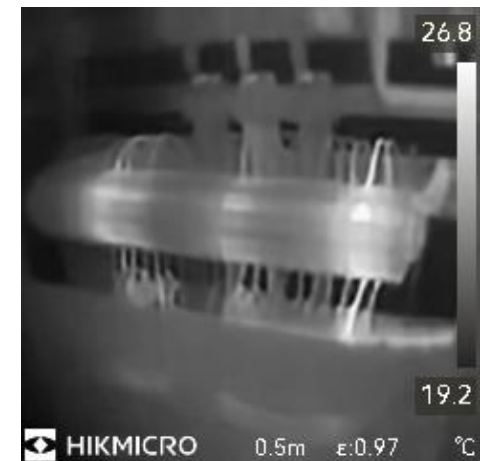

ECO SERIES COMPARISON OF IMAGES

NEW

ECO, ECO-V, E1L

Eco Series VS E1L – Spec Comparison

	Eco-V	Eco	E1L	B1L
IR Resolution	96×96/9,216 Pixels	96×96/9,216 Pixels	160×120/19,200 Pixels	160×120/19,200 Pixels
SuperIR	240 × 240/57,600 Pixels	240 × 240/57,600 Pixels	×	×
FOV	50° × 50°	50° × 50°	37.5° × 50°	32.9° × 44.4°
Visual Light	640 × 480/307,200 Pixels	×	×	×
Image Mode	Thermal/Fusion/Visual	Thermal	Thermal	Thermal
Palettes	7	7	4	5
Image Resolution	240 × 240	240 × 240	240 × 320	240 × 320
Wi-Fi	×	×	×	✓
Display	2.4'' LCD Screen	2.4'' LCD Screen	2.4'' LCD Screen	3.2'' LCD Screen
High Temperature Alarm	×	×	×	Audio alarm & Warning light
Image Frequency	25Hz	25Hz	25Hz	25Hz
Thermal Sensitivity:	<0.04°C / NETD< 40mK	<0.04°C / NETD< 40mK	<0.04°C / NETD< 40mK	<0.04°C / NETD< 40mK
Laser Pointer	✓	✓	✓	×
LED Flashlight	×	×	×	✓

Eco & Eco-V VS E1L – Disabled SuperIR

E1L

Eco
&
Eco-V

Eco & Eco-V VS E1L – Enabled SuperIR

E1L

Eco
&
Eco-V

A photograph of two men in business attire sitting at a table, looking at a tablet. The man on the left is wearing glasses and a striped tie. The man on the right is smiling. A large, semi-transparent chevron graphic is overlaid on the left side of the image. The text 'THANK YOU' is centered in a large, bold, white font. Below it, the text 'See the World in a New Way' is centered in a smaller, white font. A glass of water is visible on the table in the bottom left corner.