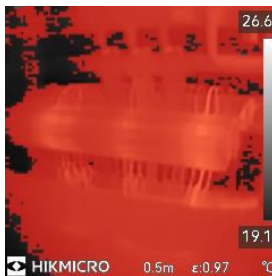

ECO SERIES COMPARISON OF IMAGES

NEW

ECO, ECO-V, E1L

Eco Series VS E1L – Spec Comparison

	Eco-V	Eco	E1L	B1L
IR Resolution	96×96/9,216 Pixels	96×96/9,216 Pixels	160×120/19,200 Pixels	160×120/19,200 Pixels
SuperIR	240 × 240/57,600 Pixels	240 × 240/57,600 Pixels	×	×
FOV	50° × 50°	50° × 50°	37.5° × 50°	32.9° × 44.4°
Visual Light	640 × 480/307,200 Pixels	×	×	×
Image Mode	Thermal/Fusion/Visual	Thermal	Thermal	Thermal
Palettes	7	7	4	5
Image Resolution	240 × 240	240 × 240	240 × 320	240 × 320
Wi-Fi	×	×	×	✓
Display	2.4'' LCD Screen	2.4'' LCD Screen	2.4'' LCD Screen	3.2'' LCD Screen
High Temperature Alarm	×	×	×	Audio alarm & Warning light
Image Frequency	25Hz	25Hz	25Hz	25Hz
Thermal Sensitivity:	<0.04°C / NETD< 40mK	<0.04°C / NETD< 40mK	<0.04°C / NETD< 40mK	<0.04°C / NETD< 40mK
Laser Pointer	✓	✓	✓	×
LED Flashlight	×	×	×	✓

E1L

- 4 Color Palettes

Eco & Eco-V – Thermal Mode

- 7 Color Palettes

Disabled
SuperIR

Enabled
SuperIR

Eco-V – 3 Images Modes

Enabled
SuperIR

Eco & Eco-V VS E1L – Disabled SuperIR

E1L

Eco
&
Eco-V

Eco & Eco-V VS E1L – Enabled SuperIR

E1L

Eco
&
Eco-V

A photograph of two men in business attire sitting at a table, looking at a tablet. The man on the left is wearing glasses and a striped tie. The man on the right is smiling. A large, semi-transparent chevron graphic is overlaid on the left side of the image. The text 'THANK YOU' is centered in a large, bold, white font. Below it, the text 'See the World in a New Way' is centered in a smaller, white font. A glass of water is visible on the table in the bottom left corner.