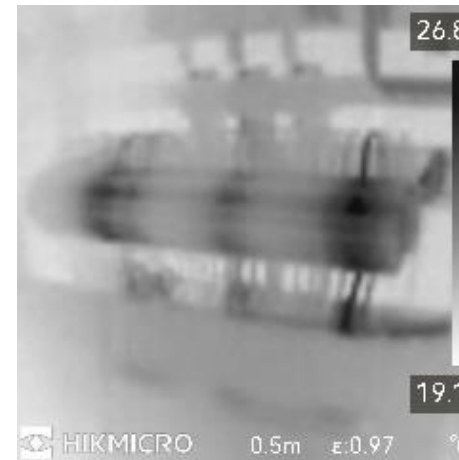

ECO SERIES COMPARISON OF IMAGES

NEW

ECO, ECO-V, E1L

Eco Series VS E1L – Spec Comparison

	Eco-V	Eco	E1L	B1L
IR Resolution	96×96/9,216 Pixels	96×96/9,216 Pixels	160×120/19,200 Pixels	160×120/19,200 Pixels
SuperIR	240 × 240/57,600 Pixels	240 × 240/57,600 Pixels	×	×
FOV	50° × 50°	50° × 50°	37.5° × 50°	32.9° × 44.4°
Visual Light	640 × 480/307,200 Pixels	×	×	×
Image Mode	Thermal/Fusion/Visual	Thermal	Thermal	Thermal
Palettes	7	7	4	5
Image Resolution	240 × 240	240 × 240	240 × 320	240 × 320
Wi-Fi	×	×	×	✓
Display	2.4'' LCD Screen	2.4'' LCD Screen	2.4'' LCD Screen	3.2'' LCD Screen
High Temperature Alarm	×	×	×	Audio alarm & Warning light
Image Frequency	25Hz	25Hz	25Hz	25Hz
Thermal Sensitivity:	<0.04°C / NETD< 40mK	<0.04°C / NETD< 40mK	<0.04°C / NETD< 40mK	<0.04°C / NETD< 40mK
Laser Pointer	✓	✓	✓	×
LED Flashlight	×	×	×	✓

E1L

- 4 Color Palettes

Eco & Eco-V – Thermal Mode

- 7 Color Palettes

Disabled
SuperIR

Enabled
SuperIR

Eco-V – 3 Images Modes

Enabled
SuperIR

Eco & Eco-V VS E1L – Disabled SuperIR

E1L

Eco
&
Eco-V

Eco & Eco-V VS E1L – Enabled SuperIR

E1L

Eco
&
Eco-V

A photograph of two men in business attire sitting at a table, looking at a tablet. The man on the left is wearing glasses and a striped tie. The man on the right is smiling. A large, semi-transparent chevron graphic is overlaid on the left side of the image. The text 'THANK YOU' is centered in a large, bold, white font. Below it, the text 'See the World in a New Way' is centered in a smaller, white font. A glass of water is visible on the table in the bottom left corner.