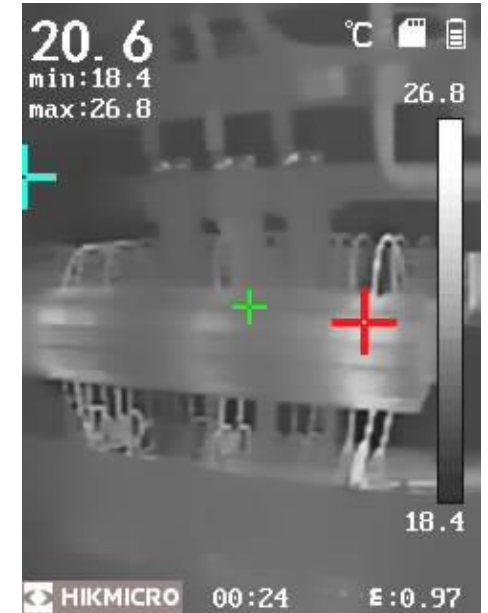

ECO SERIES COMPARISON OF IMAGES

NEW

ECO, ECO-V, E1L

Eco Series VS E1L – Spec Comparison

	Eco-V	Eco	E1L	B1L
IR Resolution	96×96/9,216 Pixels	96×96/9,216 Pixels	160×120/19,200 Pixels	160×120/19,200 Pixels
SuperIR	240 × 240/57,600 Pixels	240 × 240/57,600 Pixels	×	×
FOV	50° × 50°	50° × 50°	37.5° × 50°	32.9° × 44.4°
Visual Light	640 × 480/307,200 Pixels	×	×	×
Image Mode	Thermal/Fusion/Visual	Thermal	Thermal	Thermal
Palettes	7	7	4	5
Image Resolution	240 × 240	240 × 240	240 × 320	240 × 320
Wi-Fi	×	×	×	✓
Display	2.4'' LCD Screen	2.4'' LCD Screen	2.4'' LCD Screen	3.2'' LCD Screen
High Temperature Alarm	×	×	×	Audio alarm & Warning light
Image Frequency	25Hz	25Hz	25Hz	25Hz
Thermal Sensitivity:	<0.04°C / NETD< 40mK	<0.04°C / NETD< 40mK	<0.04°C / NETD< 40mK	<0.04°C / NETD< 40mK
Laser Pointer	✓	✓	✓	×
LED Flashlight	×	×	×	✓

Eco & Eco-V VS E1L – Disabled SuperIR

E1L

Eco
&
Eco-V

Eco & Eco-V VS E1L – Enabled SuperIR

E1L

Eco
&
Eco-V

A photograph of two men in business attire sitting at a table, looking at a tablet. The man on the left is wearing glasses and a striped tie. The man on the right is smiling. A large, semi-transparent chevron graphic is overlaid on the left side of the image. The text 'THANK YOU' is centered in a large, bold, white font. Below it, the text 'See the World in a New Way' is centered in a smaller, white font. A glass of water is visible on the table in the bottom left corner.