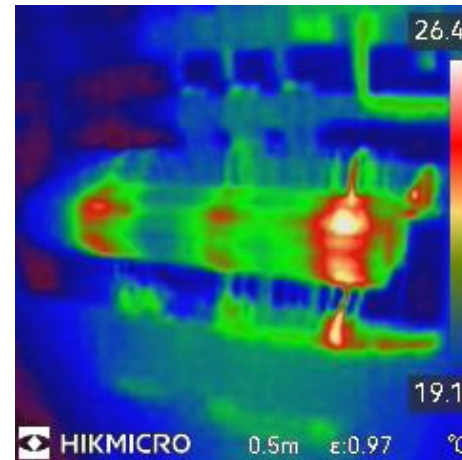

ECO SERIES COMPARISON OF IMAGES

NEW

ECO, ECO-V, E1L

Eco Series VS E1L – Spec Comparison

	Eco-V	Eco	E1L	B1L
IR Resolution	96×96/9,216 Pixels	96×96/9,216 Pixels	160×120/19,200 Pixels	160×120/19,200 Pixels
SuperIR	240 × 240/57,600 Pixels	240 × 240/57,600 Pixels	×	×
FOV	50° × 50°	50° × 50°	37.5° × 50°	32.9° × 44.4°
Visual Light	640 × 480/307,200 Pixels	×	×	×
Image Mode	Thermal/Fusion/Visual	Thermal	Thermal	Thermal
Palettes	7	7	4	5
Image Resolution	240 × 240	240 × 240	240 × 320	240 × 320
Wi-Fi	×	×	×	✓
Display	2.4'' LCD Screen	2.4'' LCD Screen	2.4'' LCD Screen	3.2'' LCD Screen
High Temperature Alarm	×	×	×	Audio alarm & Warning light
Image Frequency	25Hz	25Hz	25Hz	25Hz
Thermal Sensitivity:	<0.04°C / NETD< 40mK	<0.04°C / NETD< 40mK	<0.04°C / NETD< 40mK	<0.04°C / NETD< 40mK
Laser Pointer	✓	✓	✓	×
LED Flashlight	×	×	×	✓

E1L

- 4 Color Palettes

Eco & Eco-V – Thermal Mode

- 7 Color Palettes

Disabled
SuperIR

Enabled
SuperIR

Eco-V – 3 Images Modes

Enabled
SuperIR

Eco & Eco-V VS E1L – Disabled SuperIR

E1L

Eco
&
Eco-V

Eco & Eco-V VS E1L – Enabled SuperIR

E1L

Eco
&
Eco-V

A photograph of two men in business attire sitting at a table, looking at a tablet. The man on the left is wearing glasses and a striped tie. The man on the right is smiling. A large, semi-transparent chevron graphic is overlaid on the left side of the image. The text 'THANK YOU' is centered in a large, bold, white font. Below it, the text 'See the World in a New Way' is centered in a smaller, white font. A glass of water is visible on the table in the bottom left corner.