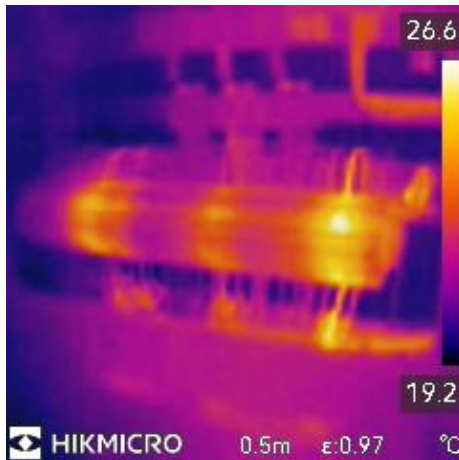

ECO SERIES COMPARISON OF IMAGES

NEW

ECO, ECO-V, E1L

Eco Series VS E1L – Spec Comparison

	Eco-V	Eco	E1L	B1L
IR Resolution	96×96/9,216 Pixels	96×96/9,216 Pixels	160×120/19,200 Pixels	160×120/19,200 Pixels
SuperIR	240 × 240/57,600 Pixels	240 × 240/57,600 Pixels	×	×
FOV	50° × 50°	50° × 50°	37.5° × 50°	32.9° × 44.4°
Visual Light	640 × 480/307,200 Pixels	×	×	×
Image Mode	Thermal/Fusion/Visual	Thermal	Thermal	Thermal
Palettes	7	7	4	5
Image Resolution	240 × 240	240 × 240	240 × 320	240 × 320
Wi-Fi	×	×	×	✓
Display	2.4'' LCD Screen	2.4'' LCD Screen	2.4'' LCD Screen	3.2'' LCD Screen
High Temperature Alarm	×	×	×	Audio alarm & Warning light
Image Frequency	25Hz	25Hz	25Hz	25Hz
Thermal Sensitivity:	<0.04°C / NETD< 40mK	<0.04°C / NETD< 40mK	<0.04°C / NETD< 40mK	<0.04°C / NETD< 40mK
Laser Pointer	✓	✓	✓	×
LED Flashlight	×	×	×	✓

E1L

- 4 Color Palettes

Eco & Eco-V – Thermal Mode

- 7 Color Palettes

Disabled
SuperIR

Enabled
SuperIR

Eco-V – 3 Images Modes

Enabled
SuperIR

Eco & Eco-V VS E1L – Disabled SuperIR

E1L

Eco
&
Eco-V

Eco & Eco-V VS E1L – Enabled SuperIR

E1L

Eco
&
Eco-V

A photograph of two men in business attire sitting at a table, looking at a tablet. The man on the left is wearing glasses and a striped tie. The man on the right is smiling. A large, semi-transparent chevron graphic is overlaid on the left side of the image. The text 'THANK YOU' is centered in a large, bold, white font. Below it, the text 'See the World in a New Way' is centered in a smaller, white font. A glass of water is visible on the table in the bottom left corner.