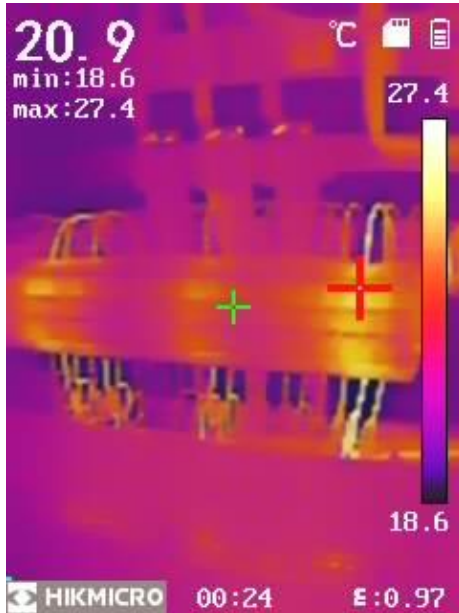

ECO SERIES COMPARISON OF IMAGES

NEW

ECO, ECO-V, E1L

Eco Series VS E1L – Spec Comparison

	Eco-V	Eco	E1L	B1L
IR Resolution	96×96/9,216 Pixels	96×96/9,216 Pixels	160×120/19,200 Pixels	160×120/19,200 Pixels
SuperIR	240 × 240/57,600 Pixels	240 × 240/57,600 Pixels	×	×
FOV	50° × 50°	50° × 50°	37.5° × 50°	32.9° × 44.4°
Visual Light	640 × 480/307,200 Pixels	×	×	×
Image Mode	Thermal/Fusion/Visual	Thermal	Thermal	Thermal
Palettes	7	7	4	5
Image Resolution	240 × 240	240 × 240	240 × 320	240 × 320
Wi-Fi	×	×	×	✓
Display	2.4'' LCD Screen	2.4'' LCD Screen	2.4'' LCD Screen	3.2'' LCD Screen
High Temperature Alarm	×	×	×	Audio alarm & Warning light
Image Frequency	25Hz	25Hz	25Hz	25Hz
Thermal Sensitivity:	<0.04°C / NETD< 40mK	<0.04°C / NETD< 40mK	<0.04°C / NETD< 40mK	<0.04°C / NETD< 40mK
Laser Pointer	✓	✓	✓	×
LED Flashlight	×	×	×	✓

E1L

- 4 Color Palettes

Eco & Eco-V – Thermal Mode

- 7 Color Palettes

Disabled
SuperIR

Enabled
SuperIR

Eco-V – 3 Images Modes

Enabled
SuperIR

Eco & Eco-V VS E1L – Disabled SuperIR

E1L

Eco
&
Eco-V

Eco & Eco-V VS E1L – Enabled SuperIR

E1L

Eco
&
Eco-V

A photograph of two men in business attire sitting at a table, looking at a tablet. The man on the left is wearing glasses and a striped tie. The man on the right is smiling. A large, semi-transparent chevron graphic is overlaid on the left side of the image. The text 'THANK YOU' is centered in a large, bold, white font. Below it, the text 'See the World in a New Way' is centered in a smaller, white font. A glass of water is visible on the table in the bottom left corner.