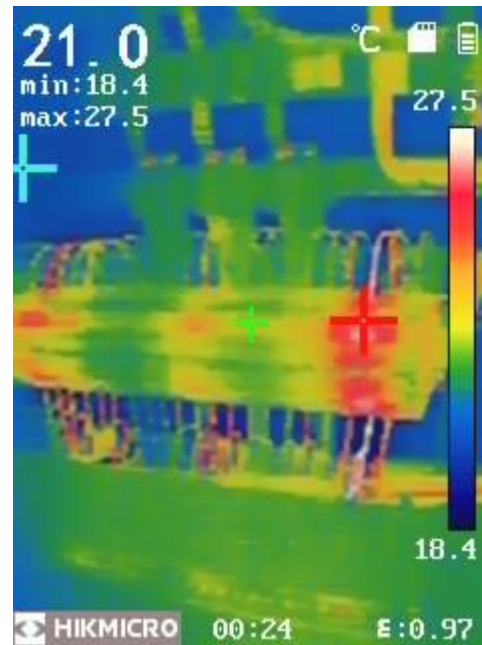

ECO SERIES COMPARISON OF IMAGES

NEW

ECO, ECO-V, E1L

Eco Series VS E1L – Spec Comparison

	Eco-V	Eco	E1L	B1L
IR Resolution	96×96/9,216 Pixels	96×96/9,216 Pixels	160×120/19,200 Pixels	160×120/19,200 Pixels
SuperIR	240 × 240/57,600 Pixels	240 × 240/57,600 Pixels	×	×
FOV	50° × 50°	50° × 50°	37.5° × 50°	32.9° × 44.4°
Visual Light	640 × 480/307,200 Pixels	×	×	×
Image Mode	Thermal/Fusion/Visual	Thermal	Thermal	Thermal
Palettes	7	7	4	5
Image Resolution	240 × 240	240 × 240	240 × 320	240 × 320
Wi-Fi	×	×	×	✓
Display	2.4'' LCD Screen	2.4'' LCD Screen	2.4'' LCD Screen	3.2'' LCD Screen
High Temperature Alarm	×	×	×	Audio alarm & Warning light
Image Frequency	25Hz	25Hz	25Hz	25Hz
Thermal Sensitivity:	<0.04°C / NETD< 40mK	<0.04°C / NETD< 40mK	<0.04°C / NETD< 40mK	<0.04°C / NETD< 40mK
Laser Pointer	✓	✓	✓	×
LED Flashlight	×	×	×	✓

E1L

- 4 Color Palettes

Eco & Eco-V – Thermal Mode

- 7 Color Palettes

Disabled
SuperIR

Enabled
SuperIR

Eco-V – 3 Images Modes

Enabled
SuperIR

Eco & Eco-V VS E1L – Disabled SuperIR

E1L

Eco
&
Eco-V

Eco & Eco-V VS E1L – Enabled SuperIR

E1L

Eco
&
Eco-V

A photograph of two men in business attire sitting at a table, looking at a tablet. The man on the left is wearing glasses and a striped tie. The man on the right is smiling. A large, semi-transparent chevron graphic is overlaid on the left side of the image. The text 'THANK YOU' is centered in a large, bold, white font. Below it, the text 'See the World in a New Way' is centered in a smaller, white font. A glass of water is visible on the table in the bottom left corner.