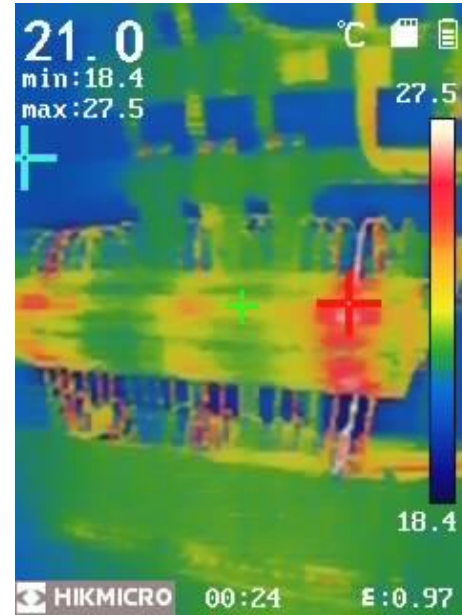

ECO SERIES COMPARISON OF IMAGES

NEW

ECO, ECO-V, E1L

Eco Series VS E1L – Spec Comparison

	Eco-V	Eco	E1L	B1L
IR Resolution	96×96/9,216 Pixels	96×96/9,216 Pixels	160×120/19,200 Pixels	160×120/19,200 Pixels
SuperIR	240 × 240/57,600 Pixels	240 × 240/57,600 Pixels	×	×
FOV	50° × 50°	50° × 50°	37.5° × 50°	32.9° × 44.4°
Visual Light	640 × 480/307,200 Pixels	×	×	×
Image Mode	Thermal/Fusion/Visual	Thermal	Thermal	Thermal
Palettes	7	7	4	5
Image Resolution	240 × 240	240 × 240	240 × 320	240 × 320
Wi-Fi	×	×	×	✓
Display	2.4'' LCD Screen	2.4'' LCD Screen	2.4'' LCD Screen	3.2'' LCD Screen
High Temperature Alarm	×	×	×	Audio alarm & Warning light
Image Frequency	25Hz	25Hz	25Hz	25Hz
Thermal Sensitivity:	<0.04°C / NETD< 40mK	<0.04°C / NETD< 40mK	<0.04°C / NETD< 40mK	<0.04°C / NETD< 40mK
Laser Pointer	✓	✓	✓	×
LED Flashlight	×	×	×	✓

E1L

- 4 Color Palettes

Eco & Eco-V – Thermal Mode

- 7 Color Palettes

Disabled
SuperIR

Enabled
SuperIR

Eco-V – 3 Images Modes

Enabled
SuperIR

Eco & Eco-V VS E1L – Disabled SuperIR

E1L

Eco
&
Eco-V

Eco & Eco-V VS E1L – Enabled SuperIR

E1L

Eco
&
Eco-V

A photograph of two men in business attire sitting at a table, looking at a tablet. The man on the left is wearing glasses and a striped tie. The man on the right is smiling. A large, semi-transparent chevron graphic is overlaid on the left side of the image. The text 'THANK YOU' is centered in a large, bold, white font. Below it, the text 'See the World in a New Way' is centered in a smaller, white font. A glass of water is visible on the table in the bottom left corner.