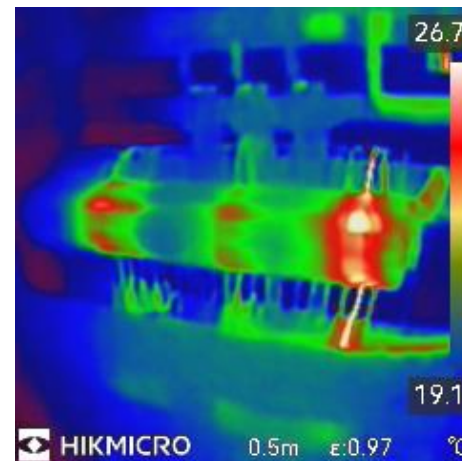

ECO SERIES COMPARISON OF IMAGES

NEW

ECO, ECO-V, E1L

Eco Series VS E1L – Spec Comparison

	Eco-V	Eco	E1L	B1L
IR Resolution	96×96/9,216 Pixels	96×96/9,216 Pixels	160×120/19,200 Pixels	160×120/19,200 Pixels
SuperIR	240 × 240/57,600 Pixels	240 × 240/57,600 Pixels	×	×
FOV	50° × 50°	50° × 50°	37.5° × 50°	32.9° × 44.4°
Visual Light	640 × 480/307,200 Pixels	×	×	×
Image Mode	Thermal/Fusion/Visual	Thermal	Thermal	Thermal
Palettes	7	7	4	5
Image Resolution	240 × 240	240 × 240	240 × 320	240 × 320
Wi-Fi	×	×	×	✓
Display	2.4'' LCD Screen	2.4'' LCD Screen	2.4'' LCD Screen	3.2'' LCD Screen
High Temperature Alarm	×	×	×	Audio alarm & Warning light
Image Frequency	25Hz	25Hz	25Hz	25Hz
Thermal Sensitivity:	<0.04°C / NETD< 40mK	<0.04°C / NETD< 40mK	<0.04°C / NETD< 40mK	<0.04°C / NETD< 40mK
Laser Pointer	✓	✓	✓	×
LED Flashlight	×	×	×	✓

Eco & Eco-V VS E1L – Disabled SuperIR

E1L

Eco
&
Eco-V

Eco & Eco-V VS E1L – Enabled SuperIR

E1L

Eco
&
Eco-V

A photograph of two men in business attire sitting at a table, looking at a tablet. The man on the left is wearing glasses and a striped tie. The man on the right is smiling. A large, semi-transparent chevron graphic is overlaid on the left side of the image. The text 'THANK YOU' is centered in a large, bold, white font. Below it, the text 'See the World in a New Way' is centered in a smaller, white font. A glass of water is visible on the table in the bottom left corner.