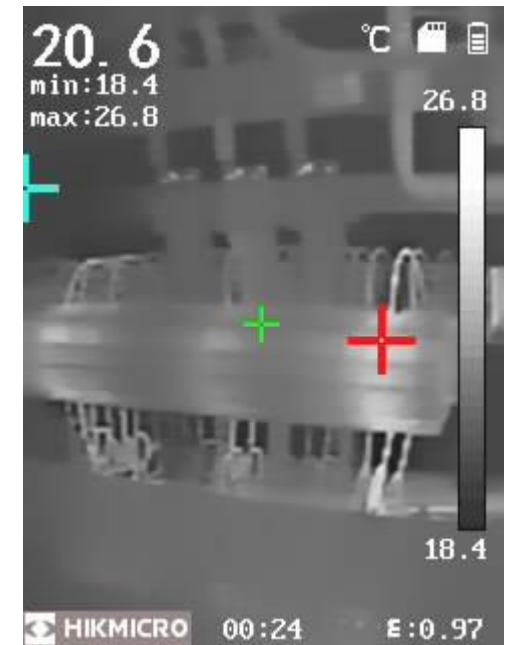

ECO SERIES COMPARISON OF IMAGES

NEW

ECO, ECO-V, E1L

Eco Series VS E1L – Spec Comparison

	Eco-V	Eco	E1L	B1L
IR Resolution	96×96/9,216 Pixels	96×96/9,216 Pixels	160×120/19,200 Pixels	160×120/19,200 Pixels
SuperIR	240 × 240/57,600 Pixels	240 × 240/57,600 Pixels	×	×
FOV	50° × 50°	50° × 50°	37.5° × 50°	32.9° × 44.4°
Visual Light	640 × 480/307,200 Pixels	×	×	×
Image Mode	Thermal/Fusion/Visual	Thermal	Thermal	Thermal
Palettes	7	7	4	5
Image Resolution	240 × 240	240 × 240	240 × 320	240 × 320
Wi-Fi	×	×	×	✓
Display	2.4'' LCD Screen	2.4'' LCD Screen	2.4'' LCD Screen	3.2'' LCD Screen
High Temperature Alarm	×	×	×	Audio alarm & Warning light
Image Frequency	25Hz	25Hz	25Hz	25Hz
Thermal Sensitivity:	<0.04°C / NETD< 40mK	<0.04°C / NETD< 40mK	<0.04°C / NETD< 40mK	<0.04°C / NETD< 40mK
Laser Pointer	✓	✓	✓	×
LED Flashlight	×	×	×	✓

E1L

- 4 Color Palettes

Eco & Eco-V – Thermal Mode

- 7 Color Palettes

Disabled
SuperIR

Enabled
SuperIR

Eco-V – 3 Images Modes

Enabled
SuperIR

Eco & Eco-V VS E1L – Disabled SuperIR

E1L

Eco
&
Eco-V

Eco & Eco-V VS E1L – Enabled SuperIR

E1L

Eco
&
Eco-V

A photograph of two men in business attire sitting at a table, looking at a tablet. The man on the left is wearing glasses and a striped tie. The man on the right is smiling. A large, semi-transparent chevron graphic is overlaid on the left side of the image. The text 'THANK YOU' is centered in a large, bold, white font. Below it, the text 'See the World in a New Way' is centered in a smaller, white font. A glass of water is visible on the table in the bottom left corner.