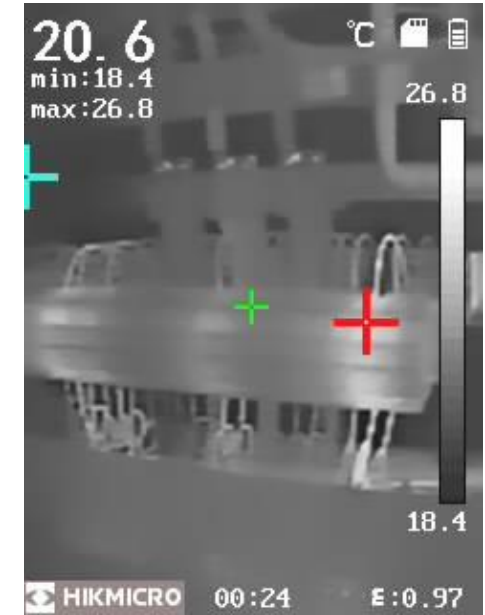

ECO SERIES COMPARISON OF IMAGES

NEW

ECO, ECO-V, E1L

Eco Series VS E1L – Spec Comparison

	Eco-V	Eco	E1L	B1L
IR Resolution	96×96/9,216 Pixels	96×96/9,216 Pixels	160×120/19,200 Pixels	160×120/19,200 Pixels
SuperIR	240 × 240/57,600 Pixels	240 × 240/57,600 Pixels	×	×
FOV	50° × 50°	50° × 50°	37.5° × 50°	32.9° × 44.4°
Visual Light	640 × 480/307,200 Pixels	×	×	×
Image Mode	Thermal/Fusion/Visual	Thermal	Thermal	Thermal
Palettes	7	7	4	5
Image Resolution	240 × 240	240 × 240	240 × 320	240 × 320
Wi-Fi	×	×	×	✓
Display	2.4'' LCD Screen	2.4'' LCD Screen	2.4'' LCD Screen	3.2'' LCD Screen
High Temperature Alarm	×	×	×	Audio alarm & Warning light
Image Frequency	25Hz	25Hz	25Hz	25Hz
Thermal Sensitivity:	<0.04°C / NETD< 40mK	<0.04°C / NETD< 40mK	<0.04°C / NETD< 40mK	<0.04°C / NETD< 40mK
Laser Pointer	✓	✓	✓	×
LED Flashlight	×	×	×	✓

E1L

- 4 Color Palettes

Eco & Eco-V – Thermal Mode

- 7 Color Palettes

Disabled
SuperIR

Enabled
SuperIR

Eco-V – 3 Images Modes

Enabled
SuperIR

Eco & Eco-V VS E1L – Disabled SuperIR

E1L

Eco
&
Eco-V

Eco & Eco-V VS E1L – Enabled SuperIR

E1L

Eco
&
Eco-V

A photograph of two men in business attire sitting at a table, looking at a tablet. The man on the left is wearing glasses and a striped tie. The man on the right is smiling. A large, semi-transparent chevron graphic is overlaid on the left side of the image. The text 'THANK YOU' is centered in a large, bold, white font. Below it, the text 'See the World in a New Way' is centered in a smaller, white font. A glass of water is visible on the table in the bottom left corner.