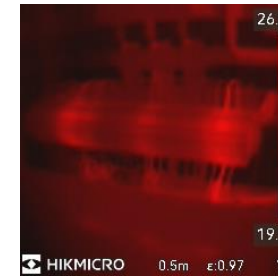

ECO SERIES COMPARISON OF IMAGES

NEW

ECO, ECO-V, E1L

Eco Series VS E1L – Spec Comparison

	Eco-V	Eco	E1L	B1L
IR Resolution	96×96/9,216 Pixels	96×96/9,216 Pixels	160×120/19,200 Pixels	160×120/19,200 Pixels
SuperIR	240 × 240/57,600 Pixels	240 × 240/57,600 Pixels	×	×
FOV	50° × 50°	50° × 50°	37.5° × 50°	32.9° × 44.4°
Visual Light	640 × 480/307,200 Pixels	×	×	×
Image Mode	Thermal/Fusion/Visual	Thermal	Thermal	Thermal
Palettes	7	7	4	5
Image Resolution	240 × 240	240 × 240	240 × 320	240 × 320
Wi-Fi	×	×	×	✓
Display	2.4'' LCD Screen	2.4'' LCD Screen	2.4'' LCD Screen	3.2'' LCD Screen
High Temperature Alarm	×	×	×	Audio alarm & Warning light
Image Frequency	25Hz	25Hz	25Hz	25Hz
Thermal Sensitivity:	<0.04°C / NETD< 40mK	<0.04°C / NETD< 40mK	<0.04°C / NETD< 40mK	<0.04°C / NETD< 40mK
Laser Pointer	✓	✓	✓	×
LED Flashlight	×	×	×	✓

E1L

- 4 Color Palettes

Eco & Eco-V – Thermal Mode

- 7 Color Palettes

Disabled
SuperIR

Enabled
SuperIR

Eco-V – 3 Images Modes

Enabled
SuperIR

Eco & Eco-V VS E1L – Disabled SuperIR

E1L

Eco
&
Eco-V

Eco & Eco-V VS E1L – Enabled SuperIR

E1L

Eco
&
Eco-V

A photograph of two men in business attire sitting at a table, looking at a tablet. The man on the left is wearing glasses and a striped tie. The man on the right is smiling. A large, semi-transparent chevron graphic is overlaid on the left side of the image. The text 'THANK YOU' is centered in a large, bold, white font. Below it, the text 'See the World in a New Way' is centered in a smaller, white font. A glass of water is visible on the table in the bottom left corner.