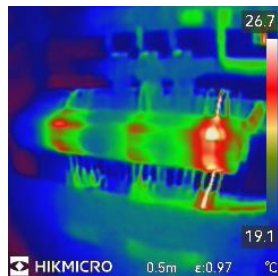

ECO SERIES COMPARISON OF IMAGES

NEW

ECO, ECO-V, E1L

Eco Series VS E1L – Spec Comparison

	Eco-V	Eco	E1L	B1L
IR Resolution	96×96/9,216 Pixels	96×96/9,216 Pixels	160×120/19,200 Pixels	160×120/19,200 Pixels
SuperIR	240 × 240/57,600 Pixels	240 × 240/57,600 Pixels	×	×
FOV	50° × 50°	50° × 50°	37.5° × 50°	32.9° × 44.4°
Visual Light	640 × 480/307,200 Pixels	×	×	×
Image Mode	Thermal/Fusion/Visual	Thermal	Thermal	Thermal
Palettes	7	7	4	5
Image Resolution	240 × 240	240 × 240	240 × 320	240 × 320
Wi-Fi	×	×	×	✓
Display	2.4'' LCD Screen	2.4'' LCD Screen	2.4'' LCD Screen	3.2'' LCD Screen
High Temperature Alarm	×	×	×	Audio alarm & Warning light
Image Frequency	25Hz	25Hz	25Hz	25Hz
Thermal Sensitivity:	<0.04°C / NETD< 40mK	<0.04°C / NETD< 40mK	<0.04°C / NETD< 40mK	<0.04°C / NETD< 40mK
Laser Pointer	✓	✓	✓	×
LED Flashlight	×	×	×	✓

E1L

- 4 Color Palettes

Eco & Eco-V – Thermal Mode

- 7 Color Palettes

Disabled
SuperIR

Enabled
SuperIR

Eco-V – 3 Images Modes

Enabled
SuperIR

Eco & Eco-V VS E1L – Disabled SuperIR

E1L

Eco
&
Eco-V

Eco & Eco-V VS E1L – Enabled SuperIR

E1L

Eco
&
Eco-V

A photograph of two men in business attire sitting at a table, looking at a tablet. The man on the left is wearing glasses and a striped tie. The man on the right is smiling. A large, semi-transparent chevron graphic is overlaid on the left side of the image. The text 'THANK YOU' is centered in a large, bold, white font. Below it, the text 'See the World in a New Way' is centered in a smaller, white font. A glass of water is visible on the table in the bottom left corner.