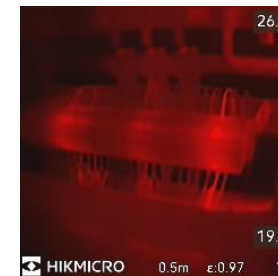

ECO SERIES COMPARISON OF IMAGES

NEW

ECO, ECO-V, E1L

Eco Series VS E1L – Spec Comparison

	Eco-V	Eco	E1L	B1L
IR Resolution	96×96/9,216 Pixels	96×96/9,216 Pixels	160×120/19,200 Pixels	160×120/19,200 Pixels
SuperIR	240 × 240/57,600 Pixels	240 × 240/57,600 Pixels	×	×
FOV	50° × 50°	50° × 50°	37.5° × 50°	32.9° × 44.4°
Visual Light	640 × 480/307,200 Pixels	×	×	×
Image Mode	Thermal/Fusion/Visual	Thermal	Thermal	Thermal
Palettes	7	7	4	5
Image Resolution	240 × 240	240 × 240	240 × 320	240 × 320
Wi-Fi	×	×	×	✓
Display	2.4'' LCD Screen	2.4'' LCD Screen	2.4'' LCD Screen	3.2'' LCD Screen
High Temperature Alarm	×	×	×	Audio alarm & Warning light
Image Frequency	25Hz	25Hz	25Hz	25Hz
Thermal Sensitivity:	<0.04°C / NETD< 40mK	<0.04°C / NETD< 40mK	<0.04°C / NETD< 40mK	<0.04°C / NETD< 40mK
Laser Pointer	✓	✓	✓	×
LED Flashlight	×	×	×	✓

E1L

- 4 Color Palettes

Eco & Eco-V – Thermal Mode

- 7 Color Palettes

Disabled
SuperIR

Enabled
SuperIR

Eco-V – 3 Images Modes

Enabled
SuperIR

Eco & Eco-V VS E1L – Disabled SuperIR

E1L

Eco
&
Eco-V

Eco & Eco-V VS E1L – Enabled SuperIR

E1L

Eco
&
Eco-V

A photograph of two men in business attire sitting at a table, looking at a tablet. The man on the left is wearing glasses and a striped tie. The man on the right is smiling. A large, semi-transparent chevron graphic is overlaid on the left side of the image. The text 'THANK YOU' is centered in a large, bold, white font. Below it, the text 'See the World in a New Way' is centered in a smaller, white font. A glass of water is visible on the table in the bottom left corner.