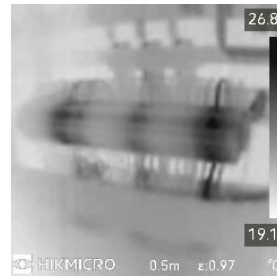

ECO SERIES COMPARISON OF IMAGES

NEW

ECO, ECO-V, E1L

Eco Series VS E1L – Spec Comparison

	Eco-V	Eco	E1L	B1L
IR Resolution	96×96/9,216 Pixels	96×96/9,216 Pixels	160×120/19,200 Pixels	160×120/19,200 Pixels
SuperIR	240 × 240/57,600 Pixels	240 × 240/57,600 Pixels	×	×
FOV	50° × 50°	50° × 50°	37.5° × 50°	32.9° × 44.4°
Visual Light	640 × 480/307,200 Pixels	×	×	×
Image Mode	Thermal/Fusion/Visual	Thermal	Thermal	Thermal
Palettes	7	7	4	5
Image Resolution	240 × 240	240 × 240	240 × 320	240 × 320
Wi-Fi	×	×	×	✓
Display	2.4'' LCD Screen	2.4'' LCD Screen	2.4'' LCD Screen	3.2'' LCD Screen
High Temperature Alarm	×	×	×	Audio alarm & Warning light
Image Frequency	25Hz	25Hz	25Hz	25Hz
Thermal Sensitivity:	<0.04°C / NETD< 40mK	<0.04°C / NETD< 40mK	<0.04°C / NETD< 40mK	<0.04°C / NETD< 40mK
Laser Pointer	✓	✓	✓	×
LED Flashlight	×	×	×	✓

E1L

- 4 Color Palettes

Eco & Eco-V – Thermal Mode

- 7 Color Palettes

Disabled
SuperIR

Enabled
SuperIR

Eco-V – 3 Images Modes

Enabled
SuperIR

Eco & Eco-V VS E1L – Disabled SuperIR

E1L

Eco
&
Eco-V

Eco & Eco-V VS E1L – Enabled SuperIR

E1L

Eco
&
Eco-V

A photograph of two men in business attire sitting at a table, looking at a tablet. The man on the left is wearing glasses and a striped tie. The man on the right is smiling. A large, semi-transparent chevron graphic is overlaid on the left side of the image. The text 'THANK YOU' is centered in a large, bold, white font. Below it, the text 'See the World in a New Way' is centered in a smaller, white font. A glass of water is visible on the table in the bottom left corner.