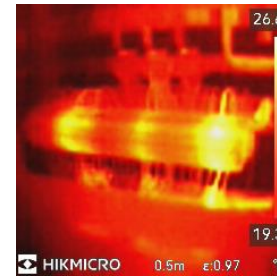

ECO SERIES COMPARISON OF IMAGES

NEW

ECO, ECO-V, E1L

Eco Series VS E1L – Spec Comparison

	Eco-V	Eco	E1L	B1L
IR Resolution	96×96/9,216 Pixels	96×96/9,216 Pixels	160×120/19,200 Pixels	160×120/19,200 Pixels
SuperIR	240 × 240/57,600 Pixels	240 × 240/57,600 Pixels	×	×
FOV	50° × 50°	50° × 50°	37.5° × 50°	32.9° × 44.4°
Visual Light	640 × 480/307,200 Pixels	×	×	×
Image Mode	Thermal/Fusion/Visual	Thermal	Thermal	Thermal
Palettes	7	7	4	5
Image Resolution	240 × 240	240 × 240	240 × 320	240 × 320
Wi-Fi	×	×	×	✓
Display	2.4'' LCD Screen	2.4'' LCD Screen	2.4'' LCD Screen	3.2'' LCD Screen
High Temperature Alarm	×	×	×	Audio alarm & Warning light
Image Frequency	25Hz	25Hz	25Hz	25Hz
Thermal Sensitivity:	<0.04°C / NETD< 40mK	<0.04°C / NETD< 40mK	<0.04°C / NETD< 40mK	<0.04°C / NETD< 40mK
Laser Pointer	✓	✓	✓	×
LED Flashlight	×	×	×	✓

E1L

- 4 Color Palettes

Eco & Eco-V – Thermal Mode

- 7 Color Palettes

Disabled
SuperIR

Enabled
SuperIR

Eco-V – 3 Images Modes

Enabled
SuperIR

Eco & Eco-V VS E1L – Disabled SuperIR

E1L

Eco
&
Eco-V

Eco & Eco-V VS E1L – Enabled SuperIR

E1L

Eco
&
Eco-V

A photograph of two men in business attire sitting at a table, looking at a tablet. The man on the left is wearing glasses and a striped tie. The man on the right is smiling. A large, semi-transparent chevron graphic is overlaid on the left side of the image. The text 'THANK YOU' is centered in a large, bold, white font. Below it, the text 'See the World in a New Way' is centered in a smaller, white font. A glass of water is visible on the table in the bottom left corner.