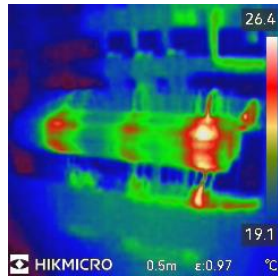

ECO SERIES COMPARISON OF IMAGES

NEW

ECO, ECO-V, E1L

Eco Series VS E1L – Spec Comparison

	Eco-V	Eco	E1L	B1L
IR Resolution	96×96/9,216 Pixels	96×96/9,216 Pixels	160×120/19,200 Pixels	160×120/19,200 Pixels
SuperIR	240 × 240/57,600 Pixels	240 × 240/57,600 Pixels	×	×
FOV	50° × 50°	50° × 50°	37.5° × 50°	32.9° × 44.4°
Visual Light	640 × 480/307,200 Pixels	×	×	×
Image Mode	Thermal/Fusion/Visual	Thermal	Thermal	Thermal
Palettes	7	7	4	5
Image Resolution	240 × 240	240 × 240	240 × 320	240 × 320
Wi-Fi	×	×	×	✓
Display	2.4'' LCD Screen	2.4'' LCD Screen	2.4'' LCD Screen	3.2'' LCD Screen
High Temperature Alarm	×	×	×	Audio alarm & Warning light
Image Frequency	25Hz	25Hz	25Hz	25Hz
Thermal Sensitivity:	<0.04°C / NETD< 40mK	<0.04°C / NETD< 40mK	<0.04°C / NETD< 40mK	<0.04°C / NETD< 40mK
Laser Pointer	✓	✓	✓	×
LED Flashlight	×	×	×	✓

E1L

- 4 Color Palettes

Eco & Eco-V – Thermal Mode

- 7 Color Palettes

Disabled
SuperIR

Enabled
SuperIR

Eco-V – 3 Images Modes

Enabled
SuperIR

Eco & Eco-V VS E1L – Disabled SuperIR

E1L

Eco
&
Eco-V

Eco & Eco-V VS E1L – Enabled SuperIR

E1L

Eco
&
Eco-V

A photograph of two men in business attire sitting at a table, looking at a tablet. The man on the left is wearing glasses and a striped tie. The man on the right is smiling. A large, semi-transparent chevron graphic is overlaid on the left side of the image. The text 'THANK YOU' is centered in a large, bold, white font. Below it, the text 'See the World in a New Way' is centered in a smaller, white font. A glass of water is visible on the table in the bottom left corner.