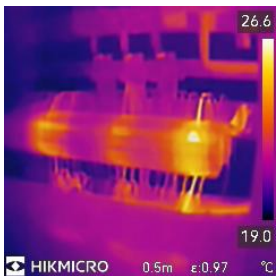

ECO SERIES COMPARISON OF IMAGES

NEW

ECO, ECO-V, E1L

Eco Series VS E1L – Spec Comparison

	Eco-V	Eco	E1L	B1L
IR Resolution	96×96/9,216 Pixels	96×96/9,216 Pixels	160×120/19,200 Pixels	160×120/19,200 Pixels
SuperIR	240 × 240/57,600 Pixels	240 × 240/57,600 Pixels	×	×
FOV	50° × 50°	50° × 50°	37.5° × 50°	32.9° × 44.4°
Visual Light	640 × 480/307,200 Pixels	×	×	×
Image Mode	Thermal/Fusion/Visual	Thermal	Thermal	Thermal
Palettes	7	7	4	5
Image Resolution	240 × 240	240 × 240	240 × 320	240 × 320
Wi-Fi	×	×	×	✓
Display	2.4'' LCD Screen	2.4'' LCD Screen	2.4'' LCD Screen	3.2'' LCD Screen
High Temperature Alarm	×	×	×	Audio alarm & Warning light
Image Frequency	25Hz	25Hz	25Hz	25Hz
Thermal Sensitivity:	<0.04°C / NETD< 40mK	<0.04°C / NETD< 40mK	<0.04°C / NETD< 40mK	<0.04°C / NETD< 40mK
Laser Pointer	✓	✓	✓	×
LED Flashlight	×	×	×	✓

E1L

- 4 Color Palettes

Eco & Eco-V – Thermal Mode

- 7 Color Palettes

Disabled
SuperIR

Enabled
SuperIR

Eco-V – 3 Images Modes

Enabled
SuperIR

Eco & Eco-V VS E1L – Disabled SuperIR

E1L

Eco
&
Eco-V

Eco & Eco-V VS E1L – Enabled SuperIR

E1L

Eco
&
Eco-V

A photograph of two men in business attire sitting at a table, looking at a tablet. The man on the left is wearing glasses and a striped tie. The man on the right is smiling. A large, semi-transparent chevron graphic is overlaid on the left side of the image. The text 'THANK YOU' is centered in a large, bold, white font. Below it, the text 'See the World in a New Way' is centered in a smaller, white font. A glass of water is visible on the table in the bottom left corner.