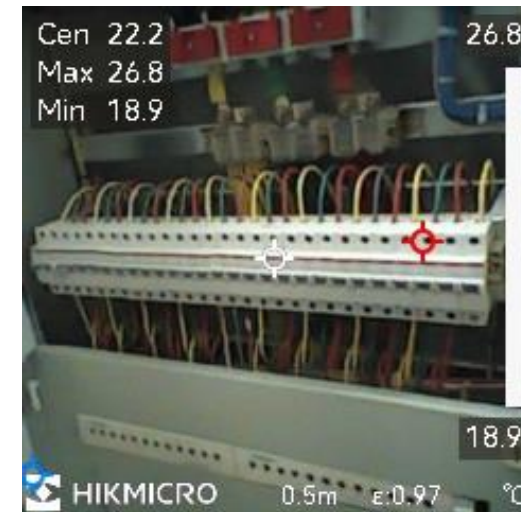

ECO SERIES COMPARISON OF IMAGES

NEW

ECO, ECO-V, E1L

Eco Series VS E1L – Spec Comparison

	Eco-V	Eco	E1L	B1L
IR Resolution	96×96/9,216 Pixels	96×96/9,216 Pixels	160×120/19,200 Pixels	160×120/19,200 Pixels
SuperIR	240 × 240/57,600 Pixels	240 × 240/57,600 Pixels	×	×
FOV	50° × 50°	50° × 50°	37.5° × 50°	32.9° × 44.4°
Visual Light	640 × 480/307,200 Pixels	×	×	×
Image Mode	Thermal/Fusion/Visual	Thermal	Thermal	Thermal
Palettes	7	7	4	5
Image Resolution	240 × 240	240 × 240	240 × 320	240 × 320
Wi-Fi	×	×	×	✓
Display	2.4'' LCD Screen	2.4'' LCD Screen	2.4'' LCD Screen	3.2'' LCD Screen
High Temperature Alarm	×	×	×	Audio alarm & Warning light
Image Frequency	25Hz	25Hz	25Hz	25Hz
Thermal Sensitivity:	<0.04°C / NETD< 40mK	<0.04°C / NETD< 40mK	<0.04°C / NETD< 40mK	<0.04°C / NETD< 40mK
Laser Pointer	✓	✓	✓	×
LED Flashlight	×	×	×	✓

E1L

- 4 Color Palettes

Eco & Eco-V – Thermal Mode

- 7 Color Palettes

Disabled
SuperIR

Enabled
SuperIR

Eco-V – 3 Images Modes

Enabled
SuperIR

Eco & Eco-V VS E1L – Disabled SuperIR

E1L

Eco
&
Eco-V

Eco & Eco-V VS E1L – Enabled SuperIR

E1L

Eco
&
Eco-V

A photograph of two men in business attire sitting at a table, looking at a tablet. The man on the left is wearing glasses and a striped tie. The man on the right is smiling. A large, semi-transparent chevron graphic is overlaid on the left side of the image. The text 'THANK YOU' is centered in a large, bold, white font. Below it, the text 'See the World in a New Way' is centered in a smaller, white font. A glass of water is visible on the table in the bottom left corner.