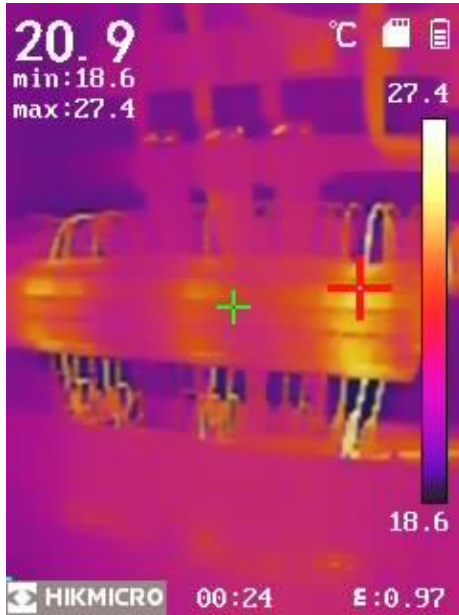

ECO SERIES COMPARISON OF IMAGES

NEW

ECO, ECO-V, E1L

Eco Series VS E1L – Spec Comparison

	Eco-V	Eco	E1L	B1L
IR Resolution	96×96/9,216 Pixels	96×96/9,216 Pixels	160×120/19,200 Pixels	160×120/19,200 Pixels
SuperIR	240 × 240/57,600 Pixels	240 × 240/57,600 Pixels	×	×
FOV	50° × 50°	50° × 50°	37.5° × 50°	32.9° × 44.4°
Visual Light	640 × 480/307,200 Pixels	×	×	×
Image Mode	Thermal/Fusion/Visual	Thermal	Thermal	Thermal
Palettes	7	7	4	5
Image Resolution	240 × 240	240 × 240	240 × 320	240 × 320
Wi-Fi	×	×	×	✓
Display	2.4'' LCD Screen	2.4'' LCD Screen	2.4'' LCD Screen	3.2'' LCD Screen
High Temperature Alarm	×	×	×	Audio alarm & Warning light
Image Frequency	25Hz	25Hz	25Hz	25Hz
Thermal Sensitivity:	<0.04°C / NETD< 40mK	<0.04°C / NETD< 40mK	<0.04°C / NETD< 40mK	<0.04°C / NETD< 40mK
Laser Pointer	✓	✓	✓	×
LED Flashlight	×	×	×	✓

E1L

- 4 Color Palettes

Eco & Eco-V – Thermal Mode

- 7 Color Palettes

Disabled
SuperIR

Enabled
SuperIR

Eco-V – 3 Images Modes

Enabled
SuperIR

Eco & Eco-V VS E1L – Disabled SuperIR

E1L

Eco
&
Eco-V

Eco & Eco-V VS E1L – Enabled SuperIR

E1L

Eco
&
Eco-V

A photograph of two men in business attire sitting at a table, looking at a tablet. The man on the left is wearing glasses and a striped tie. The man on the right is smiling. A large, semi-transparent chevron graphic is overlaid on the left side of the image. The text 'THANK YOU' is centered in a large, bold, white font. Below it, the text 'See the World in a New Way' is centered in a smaller, white font. A glass of water is visible on the table in the bottom left corner.