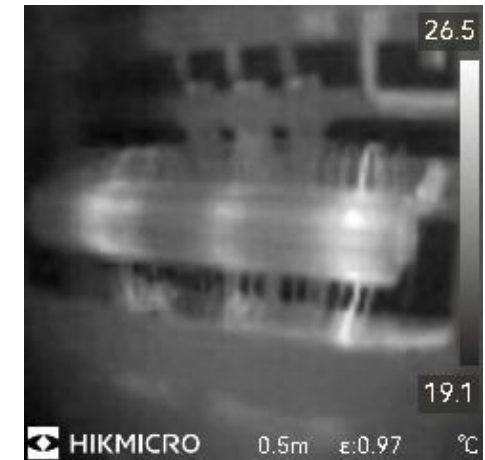

ECO SERIES COMPARISON OF IMAGES

NEW

ECO, ECO-V, E1L

Eco Series VS E1L – Spec Comparison

	Eco-V	Eco	E1L	B1L
IR Resolution	96×96/9,216 Pixels	96×96/9,216 Pixels	160×120/19,200 Pixels	160×120/19,200 Pixels
SuperIR	240 × 240/57,600 Pixels	240 × 240/57,600 Pixels	×	×
FOV	50° × 50°	50° × 50°	37.5° × 50°	32.9° × 44.4°
Visual Light	640 × 480/307,200 Pixels	×	×	×
Image Mode	Thermal/Fusion/Visual	Thermal	Thermal	Thermal
Palettes	7	7	4	5
Image Resolution	240 × 240	240 × 240	240 × 320	240 × 320
Wi-Fi	×	×	×	✓
Display	2.4'' LCD Screen	2.4'' LCD Screen	2.4'' LCD Screen	3.2'' LCD Screen
High Temperature Alarm	×	×	×	Audio alarm & Warning light
Image Frequency	25Hz	25Hz	25Hz	25Hz
Thermal Sensitivity:	<0.04°C / NETD< 40mK	<0.04°C / NETD< 40mK	<0.04°C / NETD< 40mK	<0.04°C / NETD< 40mK
Laser Pointer	✓	✓	✓	×
LED Flashlight	×	×	×	✓

E1L

- 4 Color Palettes

Eco & Eco-V – Thermal Mode

- 7 Color Palettes

Disabled
SuperIR

Enabled
SuperIR

Eco-V – 3 Images Modes

Enabled
SuperIR

Eco & Eco-V VS E1L – Disabled SuperIR

E1L

Eco
&
Eco-V

Eco & Eco-V VS E1L – Enabled SuperIR

E1L

Eco
&
Eco-V

A photograph of two men in business attire sitting at a table, looking at a tablet. The man on the left is wearing glasses and a striped tie. The man on the right is smiling. A large, semi-transparent chevron graphic is overlaid on the left side of the image. The text 'THANK YOU' is centered in a large, bold, white font. Below it, the text 'See the World in a New Way' is centered in a smaller, white font. A glass of water is visible on the table in the bottom left corner.