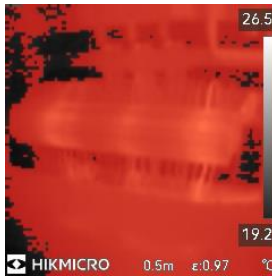

ECO SERIES COMPARISON OF IMAGES

NEW

ECO, ECO-V, E1L

Eco Series VS E1L – Spec Comparison

	Eco-V	Eco	E1L	B1L
IR Resolution	96×96/9,216 Pixels	96×96/9,216 Pixels	160×120/19,200 Pixels	160×120/19,200 Pixels
SuperIR	240 × 240/57,600 Pixels	240 × 240/57,600 Pixels	×	×
FOV	50° × 50°	50° × 50°	37.5° × 50°	32.9° × 44.4°
Visual Light	640 × 480/307,200 Pixels	×	×	×
Image Mode	Thermal/Fusion/Visual	Thermal	Thermal	Thermal
Palettes	7	7	4	5
Image Resolution	240 × 240	240 × 240	240 × 320	240 × 320
Wi-Fi	×	×	×	✓
Display	2.4'' LCD Screen	2.4'' LCD Screen	2.4'' LCD Screen	3.2'' LCD Screen
High Temperature Alarm	×	×	×	Audio alarm & Warning light
Image Frequency	25Hz	25Hz	25Hz	25Hz
Thermal Sensitivity:	<0.04°C / NETD< 40mK	<0.04°C / NETD< 40mK	<0.04°C / NETD< 40mK	<0.04°C / NETD< 40mK
Laser Pointer	✓	✓	✓	×
LED Flashlight	×	×	×	✓

E1L

- 4 Color Palettes

Eco & Eco-V – Thermal Mode

- 7 Color Palettes

Disabled
SuperIR

Enabled
SuperIR

Eco-V – 3 Images Modes

Enabled
SuperIR

Eco & Eco-V VS E1L – Disabled SuperIR

E1L

Eco
&
Eco-V

Eco & Eco-V VS E1L – Enabled SuperIR

E1L

Eco
&
Eco-V

A photograph of two men in business attire sitting at a table, looking at a tablet. The man on the left is wearing glasses and a striped tie. The man on the right is smiling. A large, semi-transparent chevron graphic is overlaid on the left side of the image. The text 'THANK YOU' is centered in a large, bold, white font. Below it, the text 'See the World in a New Way' is centered in a smaller, white font. A glass of water is visible on the table in the bottom left corner.