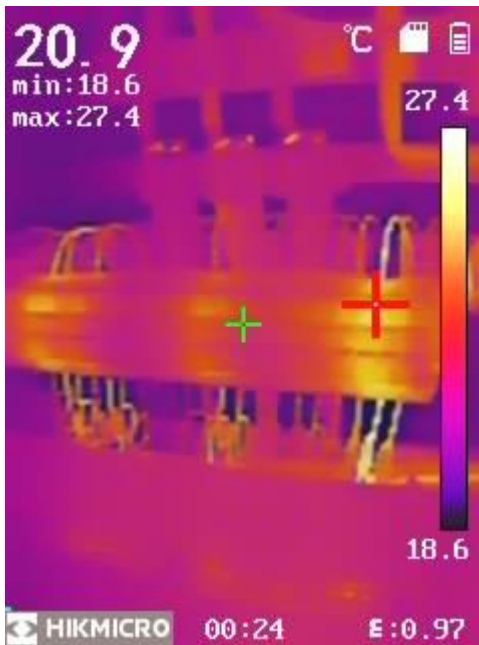

ECO SERIES COMPARISON OF IMAGES

NEW

ECO, ECO-V, E1L

Eco Series VS E1L – Spec Comparison

	Eco-V	Eco	E1L	B1L
IR Resolution	96×96/9,216 Pixels	96×96/9,216 Pixels	160×120/19,200 Pixels	160×120/19,200 Pixels
SuperIR	240 × 240/57,600 Pixels	240 × 240/57,600 Pixels	×	×
FOV	50° × 50°	50° × 50°	37.5° × 50°	32.9° × 44.4°
Visual Light	640 × 480/307,200 Pixels	×	×	×
Image Mode	Thermal/Fusion/Visual	Thermal	Thermal	Thermal
Palettes	7	7	4	5
Image Resolution	240 × 240	240 × 240	240 × 320	240 × 320
Wi-Fi	×	×	×	✓
Display	2.4'' LCD Screen	2.4'' LCD Screen	2.4'' LCD Screen	3.2'' LCD Screen
High Temperature Alarm	×	×	×	Audio alarm & Warning light
Image Frequency	25Hz	25Hz	25Hz	25Hz
Thermal Sensitivity:	<0.04°C / NETD< 40mK	<0.04°C / NETD< 40mK	<0.04°C / NETD< 40mK	<0.04°C / NETD< 40mK
Laser Pointer	✓	✓	✓	×
LED Flashlight	×	×	×	✓

E1L

- 4 Color Palettes

Eco & Eco-V – Thermal Mode

- 7 Color Palettes

Disabled
SuperIR

Enabled
SuperIR

Eco-V – 3 Images Modes

Enabled
SuperIR

Eco & Eco-V VS E1L – Disabled SuperIR

E1L

Eco
&
Eco-V

Eco & Eco-V VS E1L – Enabled SuperIR

E1L

Eco
&
Eco-V

A photograph of two men in business attire sitting at a table, looking at a tablet. The man on the left is wearing glasses and a striped tie. The man on the right is smiling. A large, semi-transparent chevron graphic is overlaid on the left side of the image. The text 'THANK YOU' is centered in a large, bold, white font. Below it, the text 'See the World in a New Way' is centered in a smaller, white font. A glass of water is visible on the table in the bottom left corner.