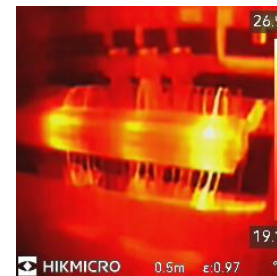

ECO SERIES COMPARISON OF IMAGES

NEW

ECO, ECO-V, E1L

Eco Series VS E1L – Spec Comparison

	Eco-V	Eco	E1L	B1L
IR Resolution	96×96/9,216 Pixels	96×96/9,216 Pixels	160×120/19,200 Pixels	160×120/19,200 Pixels
SuperIR	240 × 240/57,600 Pixels	240 × 240/57,600 Pixels	×	×
FOV	50° × 50°	50° × 50°	37.5° × 50°	32.9° × 44.4°
Visual Light	640 × 480/307,200 Pixels	×	×	×
Image Mode	Thermal/Fusion/Visual	Thermal	Thermal	Thermal
Palettes	7	7	4	5
Image Resolution	240 × 240	240 × 240	240 × 320	240 × 320
Wi-Fi	×	×	×	✓
Display	2.4'' LCD Screen	2.4'' LCD Screen	2.4'' LCD Screen	3.2'' LCD Screen
High Temperature Alarm	×	×	×	Audio alarm & Warning light
Image Frequency	25Hz	25Hz	25Hz	25Hz
Thermal Sensitivity:	<0.04°C / NETD< 40mK	<0.04°C / NETD< 40mK	<0.04°C / NETD< 40mK	<0.04°C / NETD< 40mK
Laser Pointer	✓	✓	✓	×
LED Flashlight	×	×	×	✓

E1L

- 4 Color Palettes

Eco & Eco-V – Thermal Mode

- 7 Color Palettes

Disabled
SuperIR

Enabled
SuperIR

Eco-V – 3 Images Modes

Enabled
SuperIR

Eco & Eco-V VS E1L – Disabled SuperIR

E1L

Eco
&
Eco-V

Eco & Eco-V VS E1L – Enabled SuperIR

E1L

Eco
&
Eco-V

A photograph of two men in business attire sitting at a table, looking at a tablet. The man on the left is wearing glasses and a striped tie. The man on the right is smiling. A large, semi-transparent chevron graphic is overlaid on the left side of the image. The text 'THANK YOU' is centered in a large, bold, white font. Below it, the text 'See the World in a New Way' is centered in a smaller, white font. A glass of water is visible on the table in the bottom left corner.